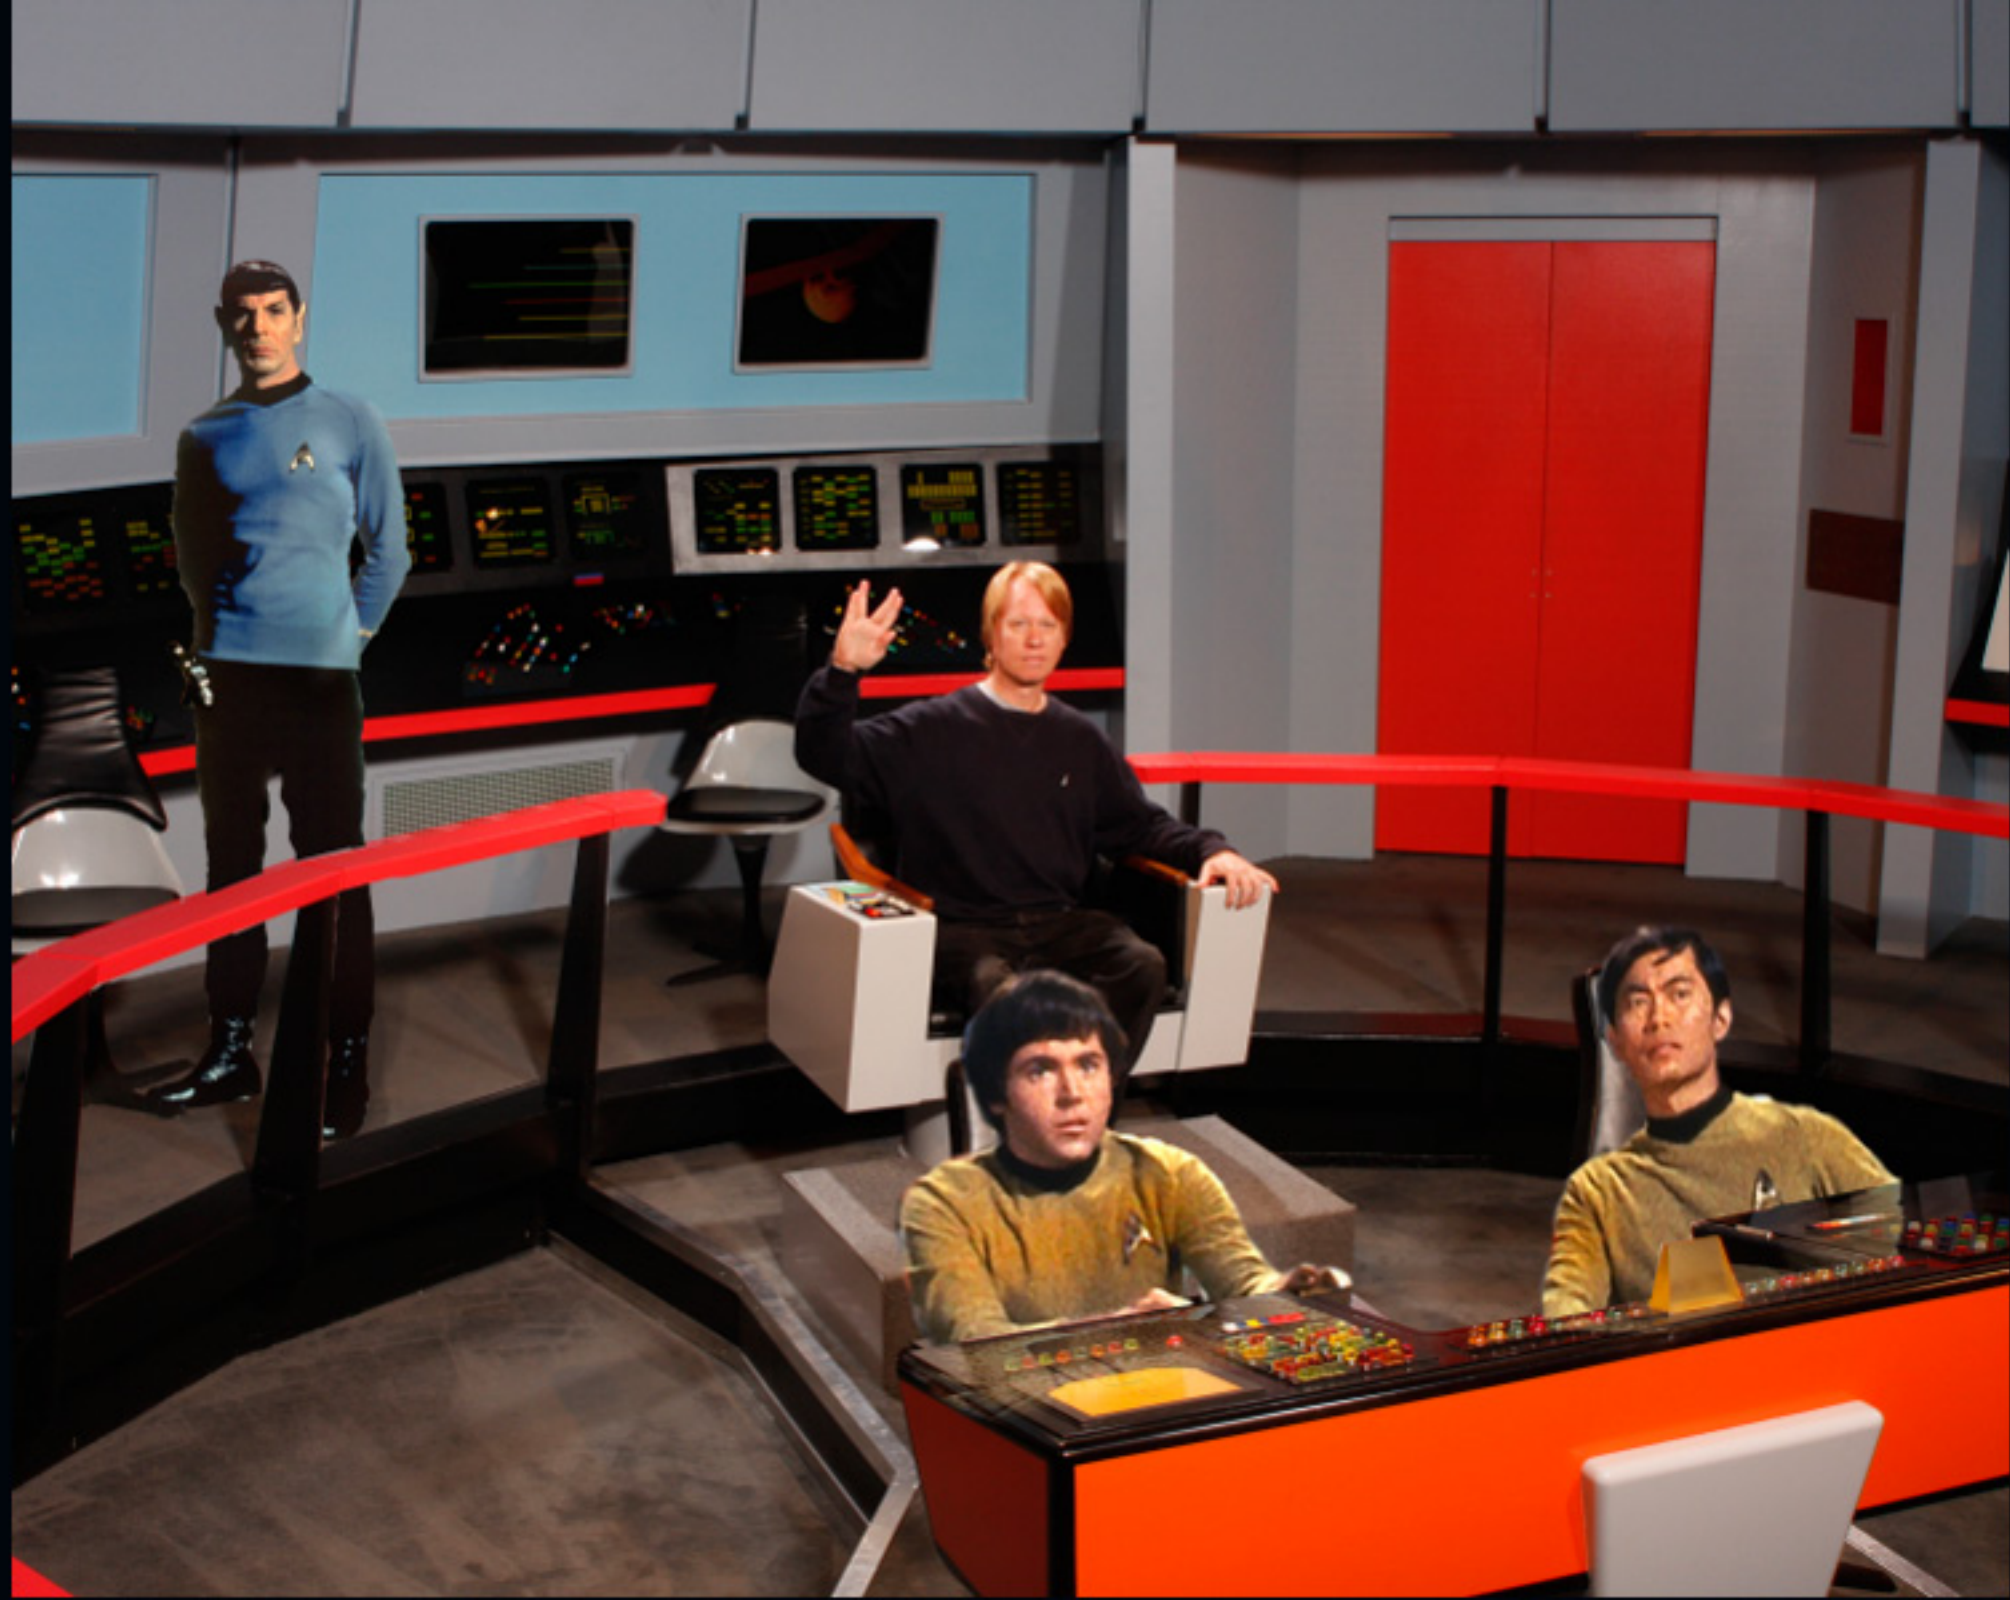

BOX OFFICE
STAR TREK
THE TOUR

BOX OFFICE
STAR TREK
THE TOUR

BOX OFFICE
STAR TREK
THE TOUR

BOX OFFICE
STAR TREK
THE TOUR

BOX OFFICE
STAR TREK
THE TOUR

to boldly go ...

A large screen in a dark room displays a starfield background. The text is in a red, Klingon-style font. The text is arranged in three lines. The first line reads "I HAVE BEEN - AND ALWAYS SHAL". The second line reads "YOUR FRIEND. LIVE LONG AND PROSPER". The third line reads "-SPOCK. STAR".

"I HAVE BEEN - AND ALWAYS SHAL
YOUR FRIEND. LIVE LONG AND PROSPER
-SPOCK. STAR

Get a life...
GO GEOCACHING!

SHUTTLECRAFT 10

1701-0
ENTERPRISE

THE HISTORY OF THE FUTURE

THE HISTORY OF THE FUTURE

TREK
ER

STAR TREK
INSURRECTION

STAR TREK
DEEP SPACE NINE

STAR TREK
FIRST CONTACT

STAR TREK
GENERATIONS

STAR TREK
THE NEXT GENERATION

STAR TREK VI
THE UNDISCOVERED COUNTRY

STAR TREK V
THE FINAL FRONTIER

STAR TREK IV
THE VOYAGE HOME

STAR TREK III
THE SEARCH FOR SPOCK

STAR TREK II
THE WRATH OF KHAN

NEWPORT BEACH