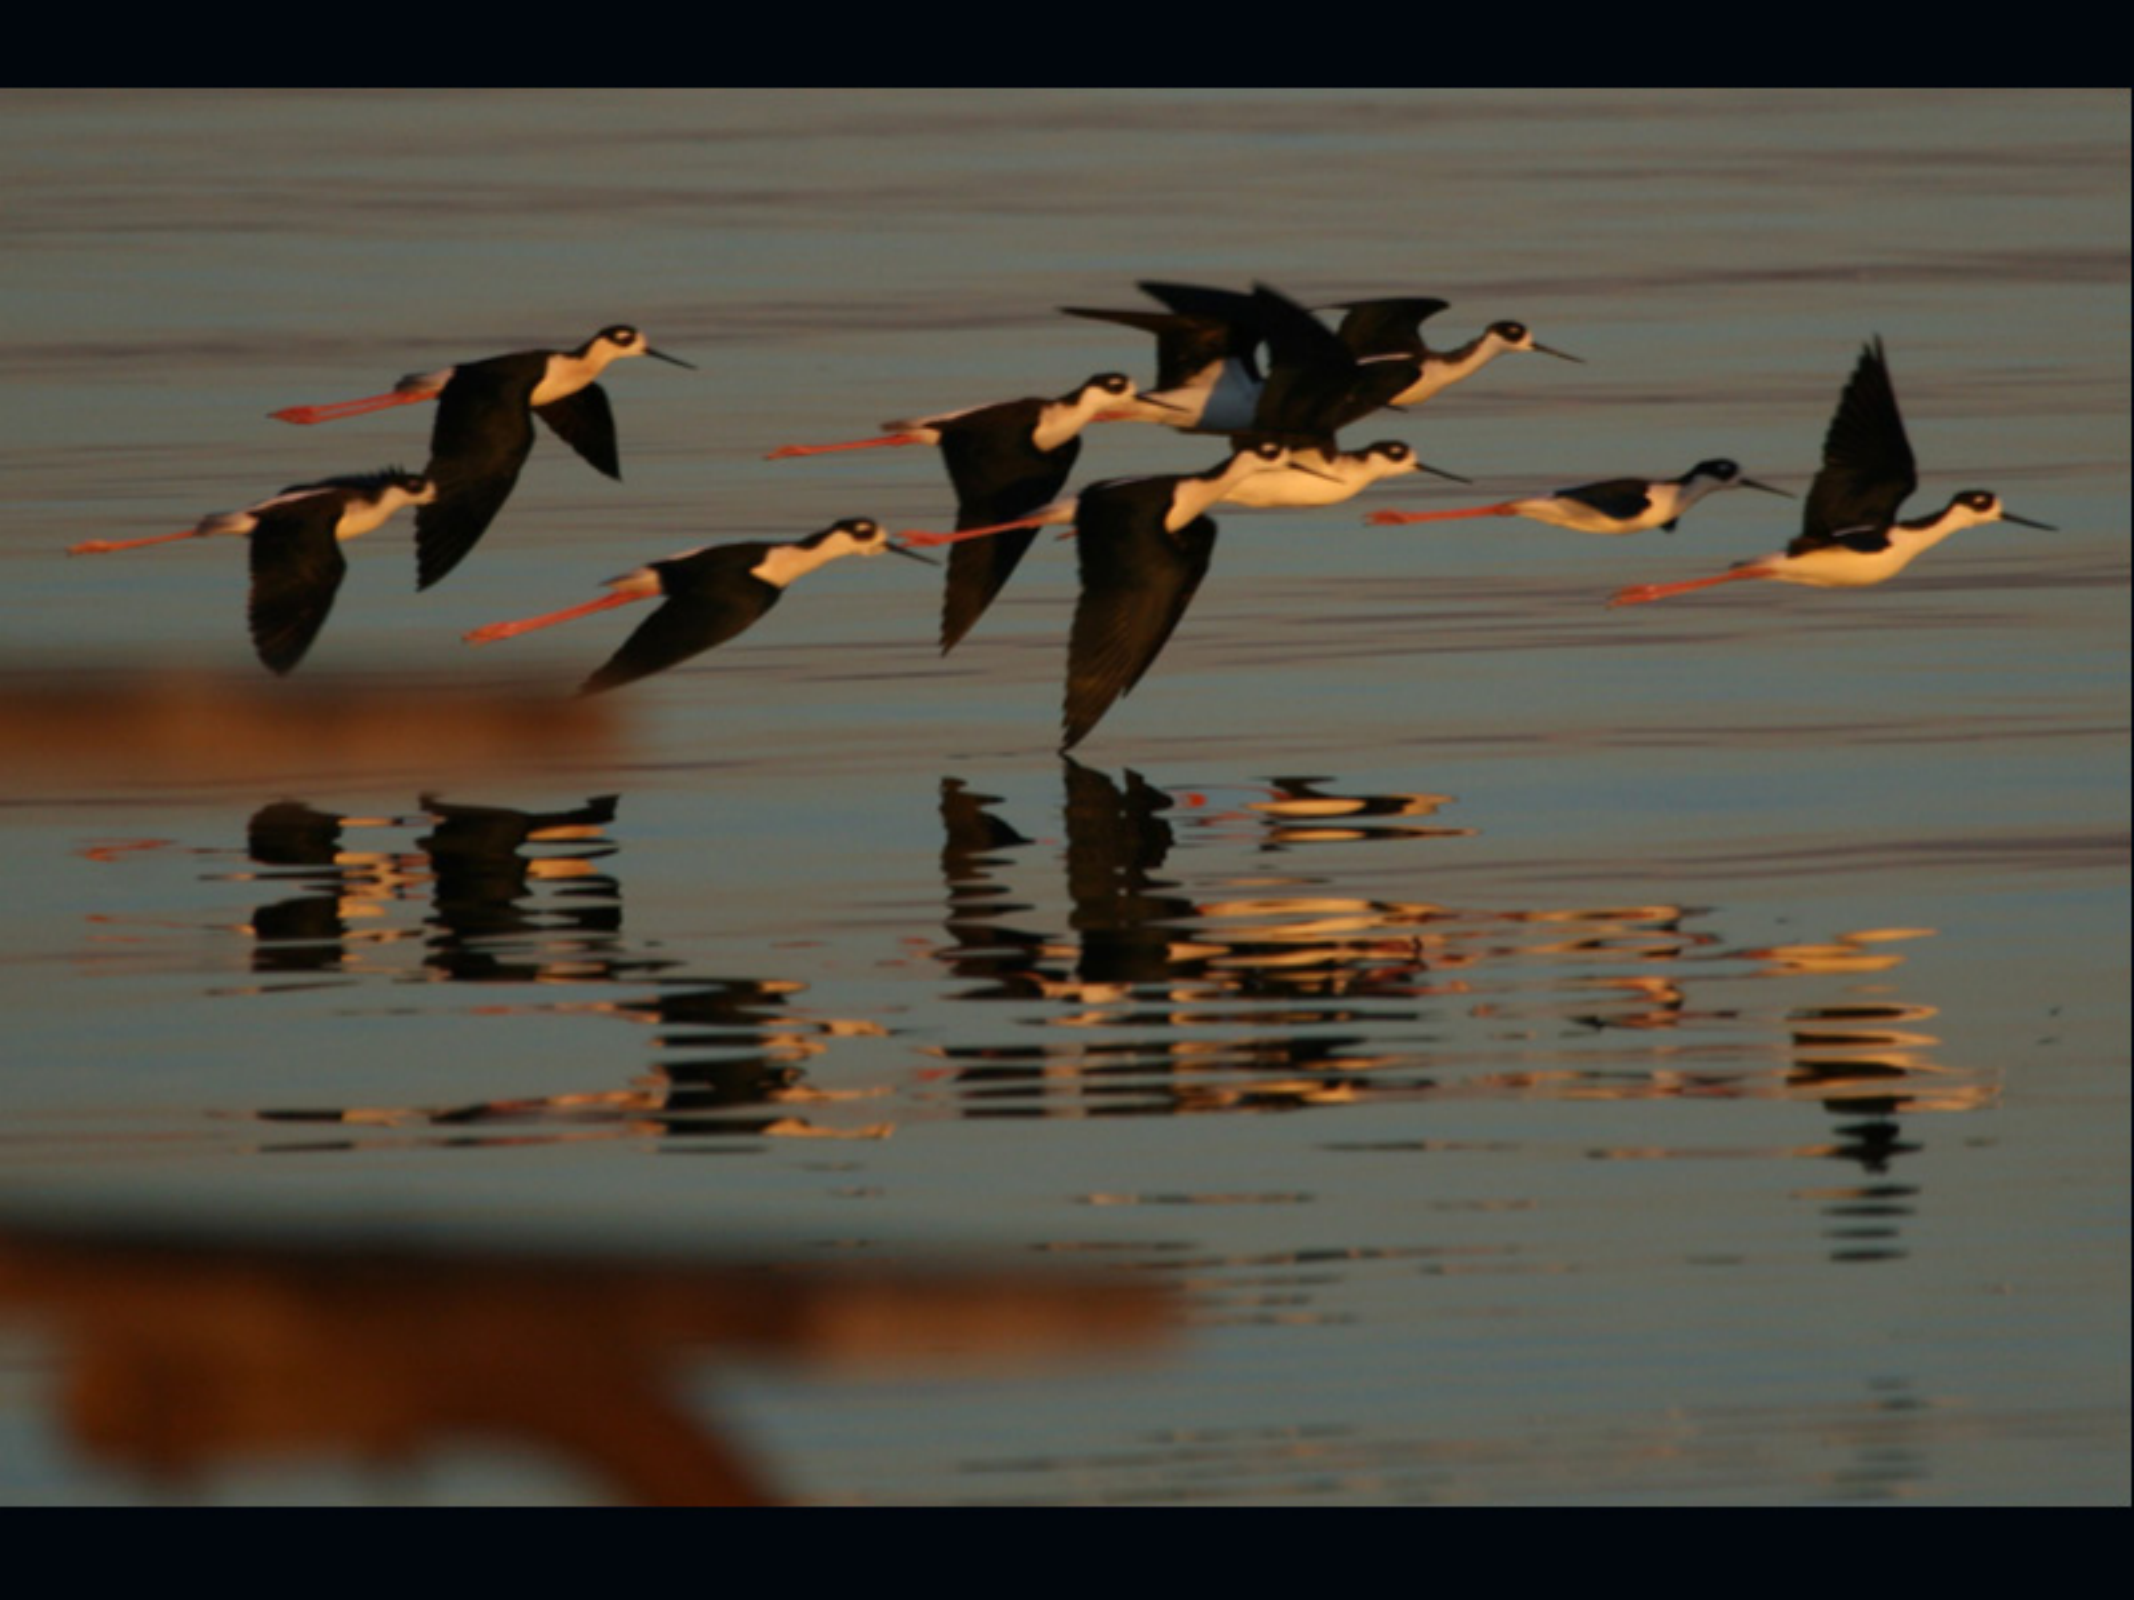

The image shows the Salton Sea Visitor Center, a single-story building with a series of gabled roof sections and large glass windows. A tall flagpole with an American flag stands in front of the building. In the foreground, a concrete wall features the center's name and affiliation. The scene is set against a clear blue sky with some palm trees visible on the sides.

**SALTON SEA VISITOR CENTER**  
CALIFORNIA DEPARTMENT OF PARKS AND RECREATION

VOLTAGE